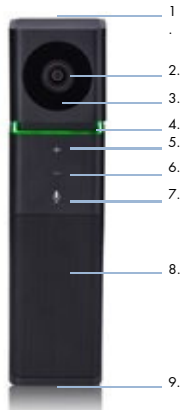

Your new Boom UNO

1. Omnidirectional microphone	5/6. Volume up and down
2. HD wide-angle lens	7. Microphone on/off
3. Lens indicator light	8. Speaker
4. Mic and volume light	9. USB port

What's in the box?

Boom UNO USB 2.0 cable,
5ft/1.52cm USB extension cable,
6ft/183cm Quick guide

Let's get started

1. Connect the USB cable to the UNO
2. Connect the USB cable to your laptop or computer
3. Open the video software, select the Boom UNO HD as your video and audio device and enjoy!
4. Need help? Drop us a line or give us a call:

- Phone: 888.534.BOOM (2666)
- Web support: BOOMcollaboration.com/support
- Email: support@BOOMcollaboration.com

Status indicator light

(#4 on the diagram)

- Green light on: microphone and speaker are working
- Red light on: microphone is muted, speaker is working
- Green light flashing: volume levels adjusting via + and - buttons
- Green flashing slowly: microphone is working, speaker is muted
- Red/Green alternating: both microphone and speaker are muted
- Lens light on: camera is working (#3 on the diagram)
- •