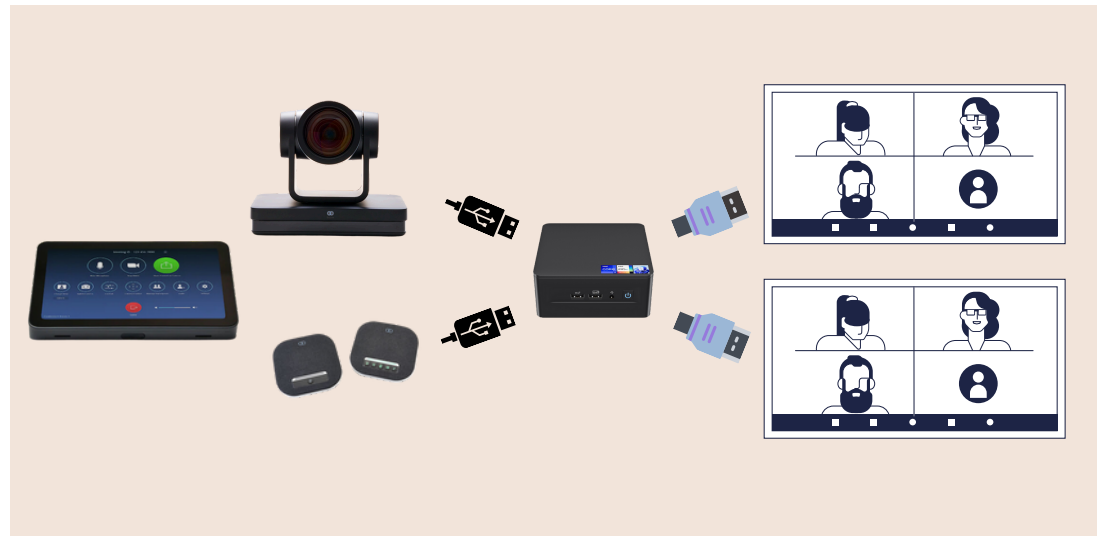

Contact us:

- Find a dealer
- Get pricing
- Installation help
- Live demos
- Support

MAGNA PRO

4K Ultra HD: up to 4K @ 60fps
Image sensor: 4K Sony CMOS sensor (1/2.8in)
View angle: 80°
PTZ parameters: Pan: ±170° Tilt: -30°/+90°
Zoom: 27x | 12x optical
Presets: 255 (10 with remote)
Resolution: 8.51 MP, 16:9
Focus: Auto, manual, one push
Output/Input Video output: HDMI, SDI, USB 3.0, LAN, USB dual-stream
Video codec: LAN: H.265, H.264 USB 3.0: H.265, H.264, MJPEG, YUY2, NV12
Audio input: AAC, MP3, G.711A
Connectivity: LAN with PoE, SDI, RS232, RS422/RS485, USB 3.0, HDMI, audio input
Compatibility
Zoom, Teams, Webex, Meet, Bluejeans, GoToMeetings, Skype and more
System Requirements
Windows 7 or later
macOS® 10.7 or later
Chrome™ OS Version 29.0.1547.70 and higher
2 GB RAM or more needed for 1080p video streaming
1 GB is typically needed for streaming 720p
USB-A port

Warranty Information

3-year Limited hardware warranty
Optional 5-year Boom Care plan

GEMINI

Microphone: 4 omni-directional per unit, 8m range
Audio bandwidth: 2.07MP, 16:9
Sensitivity: -38dB 94dB SPL@1KHz
Signal to noise ratio: -170°~+170°
Battery: 5400mA, 10hr talk time
Speaker volume: 87dB max
Speaker power: 3W
Microphone frequency response: 100Hz - 22kHz
Speaker frequency response: 100Hz - 22kHz Auto/Manual/One push

CAPO II

Intel® i7 Processor for fast performance and multitasking
Pre-installed and licensed Windows 11 Pro
Compatibility with Zoom, Microsoft Teams, Webex, and Google Meet.
Dual Screen Support
Built-In Collaboration Tools
Recording and Transcription
VESA Mount Kit

VISTA

10.1" Optically Bonded Capacitive Touchscreen:
1280x800 Resolution
170° x 170° Viewing Angle:
Anti-Glare and Anti-Fingerprint Coating
Wall or Table Mount
Power over Ethernet (PoE)