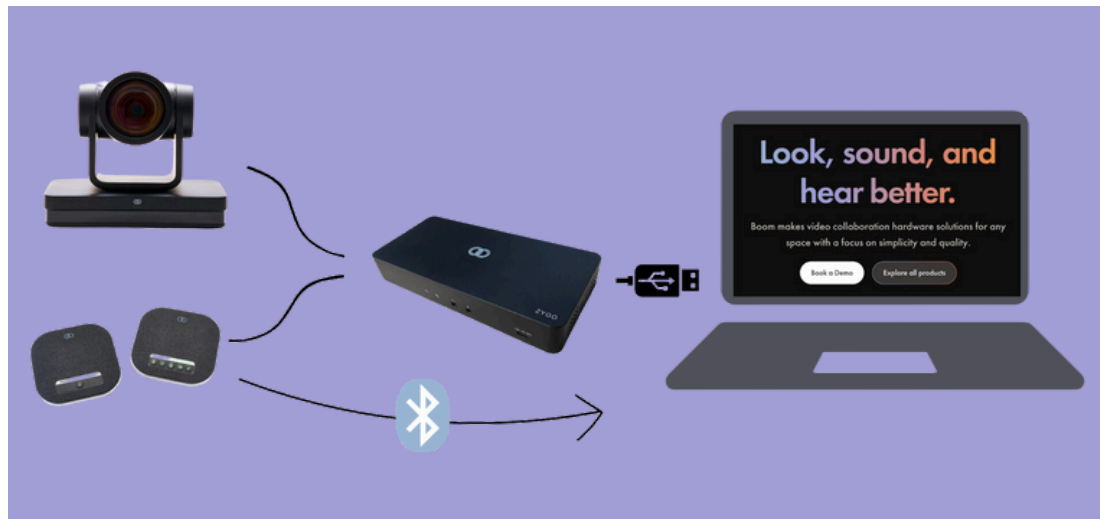

Contact us:

- Find a dealer
- Get pricing
- Installation help
- Live demos
- Support

MAGNA PRO

4K Ultra HD: up to 4K @ 60fps
Image sensor: 4K Sony CMOS sensor (1/2.8in)
View angle: 80°
PTZ parameters: Pan: : ±170° Tilt: -30°/+90°
Zoom: 27x | 12x optical
Presets: 255 (10 with remote)
Resolution: 8.51 MP, 16:9
Focus: Auto, manual, one push
Output/Input Video output: HDMI, SDI, USB 3.0, LAN, USB dual-stream
Video codec: LAN: H.265, H.264 USB 3.0: H.265, H.264, MJPEG, YUY2, NV12
Audio input: AAC, MP3, G.711A
Connectivity: LAN with PoE, SDI, RS232, RS422/RS485, USB 3.0, HDMI, audio input
Compatibility
Zoom, Teams, Webex, Meet, Bluejeans, GoToMeetings, Skype and more
System Requirements
Windows 7 or later
macOS® 10.7 or later
Chrome™ OS Version 29.0.1547.70 and higher
2 GB RAM or more needed for 1080p video streaming
1 GB is typically needed for streaming 720p
USB-A port

System Requirements

Windows 7 or later
macOS® 10.7 or later
Chrome™ OS Version 29.0.1547.70 and higher
2 GB RAM or more needed for 1080p video streaming
1 GB is typically needed for streaming 720p
USB-A port

GEMINI

Microphone: 4 omni-directional per unit, 8m range
Audio bandwidth: 2.07MP, 16:9
Sensitivity: -38dB 94dB SPL@1KHz
Signal to noise ratio: -170°~+170°
Battery: 5400mA, 10hr talk time
Speaker volume: 87dB max
Speaker power: 3W
Microphone frequency response: 100Hz - 22kHz
Speaker frequency response: 100Hz - 22kHz Auto/Manual/One push

ZYGO Hub

DC power port
Laptop port
Alt Mode ports
Display Link ports
Gigabit Ethernet port
USB 5G ports
Power button
Power indicator light
PD Indicator light, on when powering connected laptop
Speaker jack
Mic jack

Warranty Information

3-year Limited hardware warranty
Optional 5-year Boom Care plan

Compatibility

Zoom, Teams, Webex, Meet, Bluejeans, GoToMeetings, Skype and more