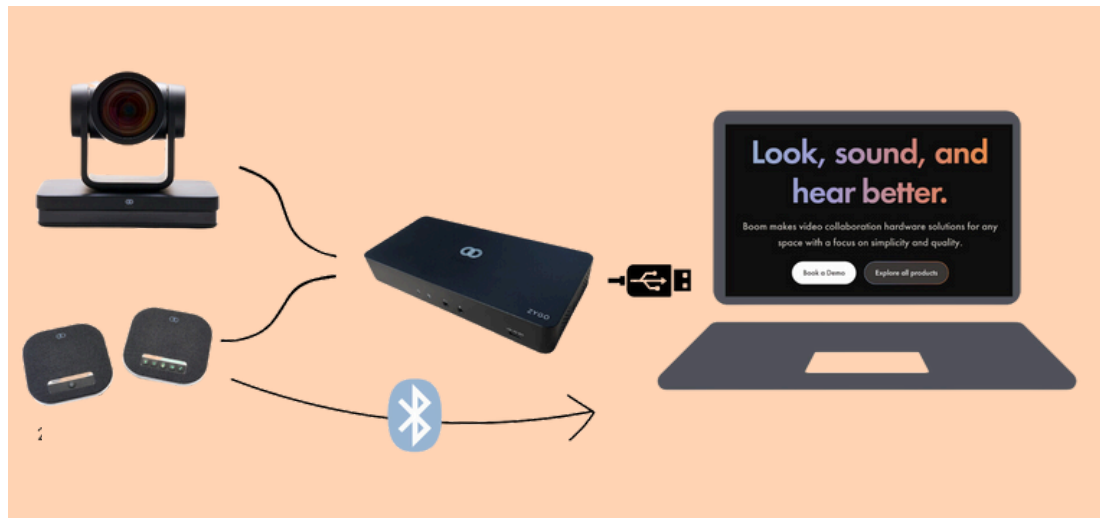

Contact us:

- Find a dealer
- Get pricing
- Installation help
- Live demos
- Support

MAGNA

4K Ultra HD up to 3840 x 2160 @60fps
Sensor: 4K Sony CMOS 1/2.8in, F1.6 ~ F2.8±5%
Pixels 8.51MP, 16:9
View angle: 82°
PTZ Parameters:
Pan: ±170°
Tilt: -30°/+90°
Zoom: 12x optical
Presets: 255 (10 with remote)
Focus: Auto, Manual, One Push
Video output: USB 3.0, HDMI, LAN, RS232, RS422, RS485
Video compression: H.264, H.265, MJPEG, YUY2, NV12
Network protocol: RTSP, RTMP, ONVIF, GB/T28181, VISCA, Pelco P/D
Audio input: Double track 3.5mm linear input
Audio output: HDMI, LAN, USB 3.0
Input voltage: DC12V ±10%
Input current: <1A
Power: < 12W
Temperature: 15°F - +120°F (-10°C - +50°C)
Mounting: Tripod thread, wall & ceiling mount (optional)

System Requirements

Windows 7 or later
macOS® 10.7 or later
Chrome™ OS Version 29.0.1547.70 and higher
2 GB RAM or more needed for 1080p video streaming
1 GB is typically needed for streaming 720p
USB-A port

GEMINI

Microphone: 4 omni-directional per unit, 8m range
Audio bandwidth: 2.07MP, 16:9
Sensitivity: -38dB 94dB SPL@1KHz
Signal to noise ratio: -170°~+170°
Battery: 5400mA, 10hr talk time
Speaker volume: 87dB max
Speaker power: 3W
Microphone frequency response: 100Hz - 22kHz
Speaker frequency response: 100Hz - 22kHz Auto/Manual/One push

ZYGO Hub

DC power port
Laptop port
Alt Mode ports
Display Link ports
Gigabit Ethernet port
USB 5G ports
Power button
Power indicator light
PD Indicator light, on when powering connected laptop
Speaker jack
Mic jack

Warranty Information

3-year Limited hardware warranty
Optional 5-year Boom Care plan

Compatibility

Zoom, Teams, Webex, Meet, Bluejeans, GoToMeetings, Skype and more